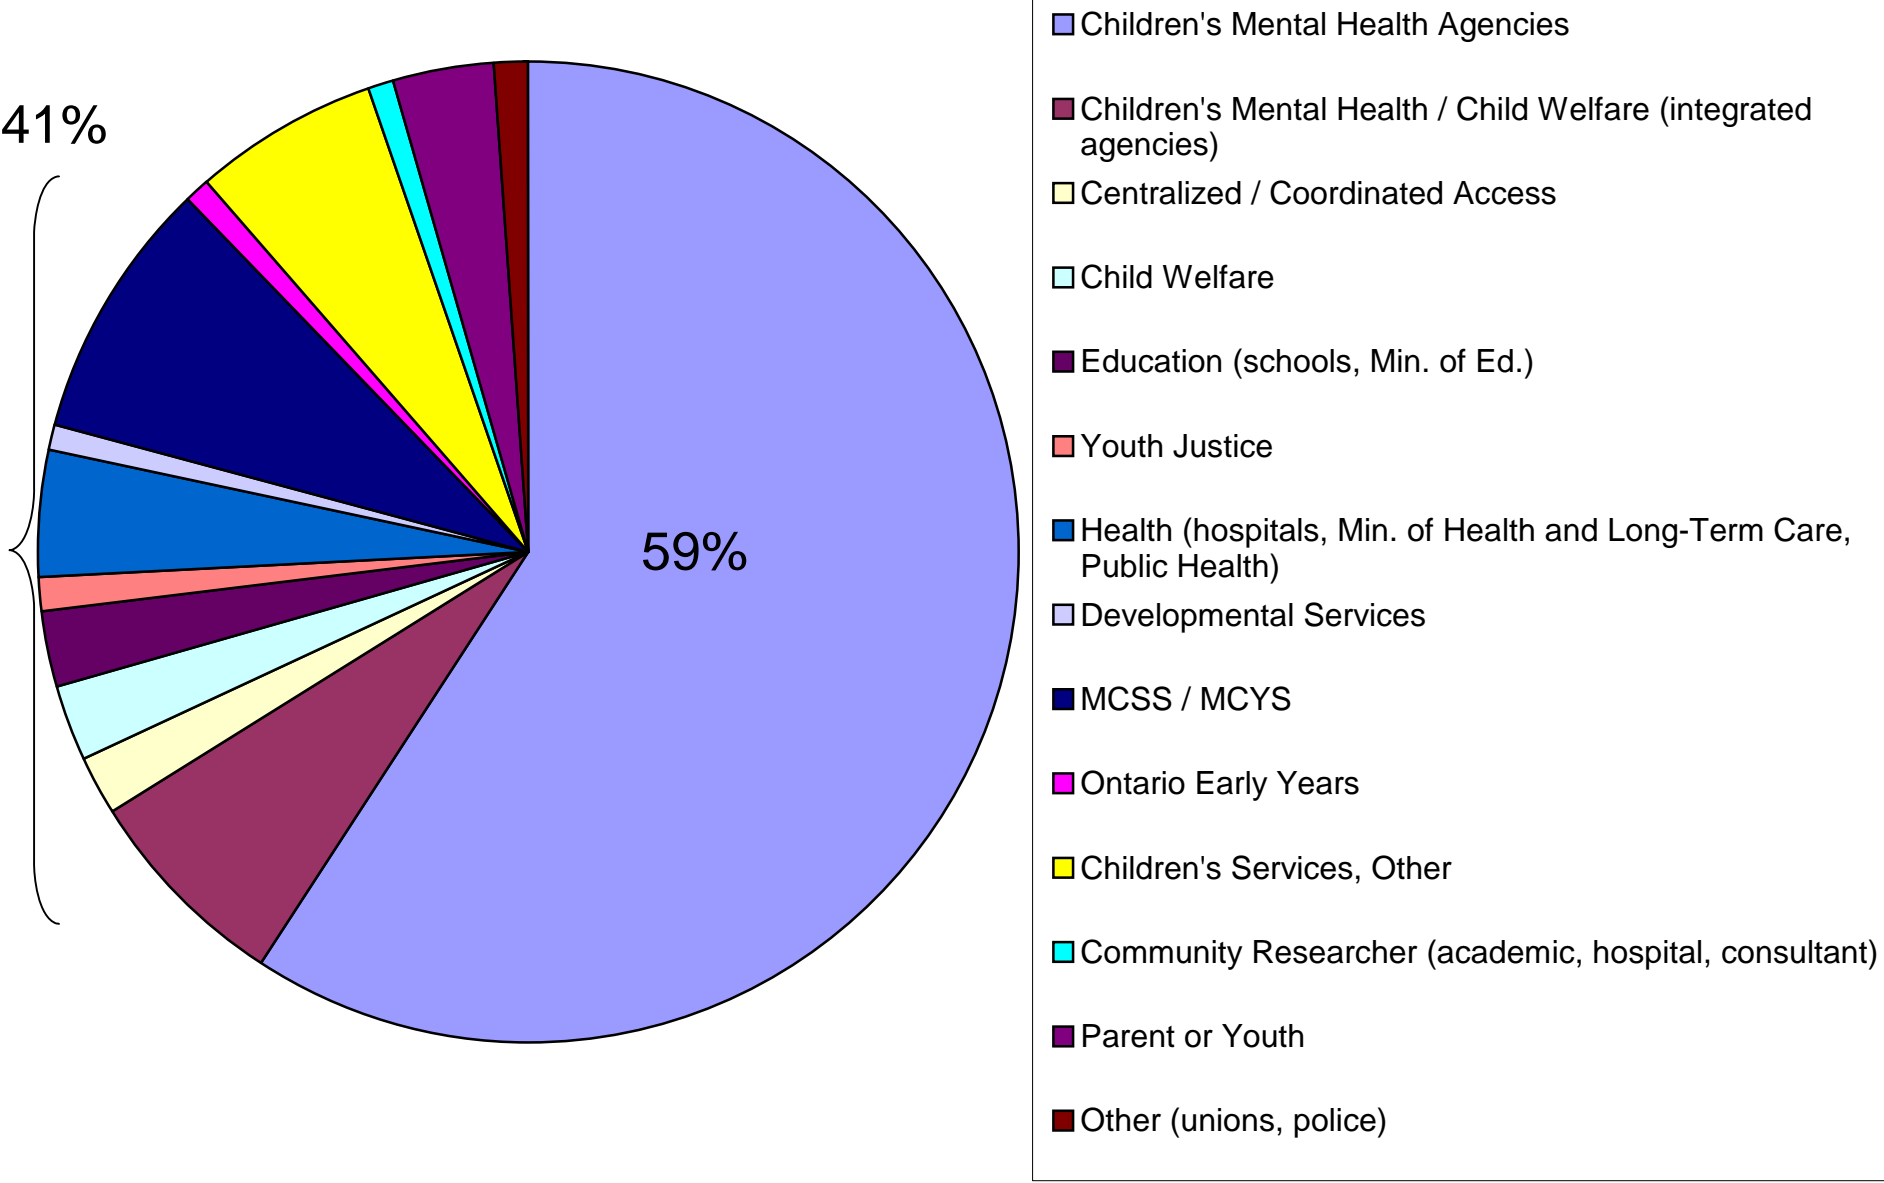

Distribution of Summit Participants

n = 333; doesn't include conference speakers or CMHO staff